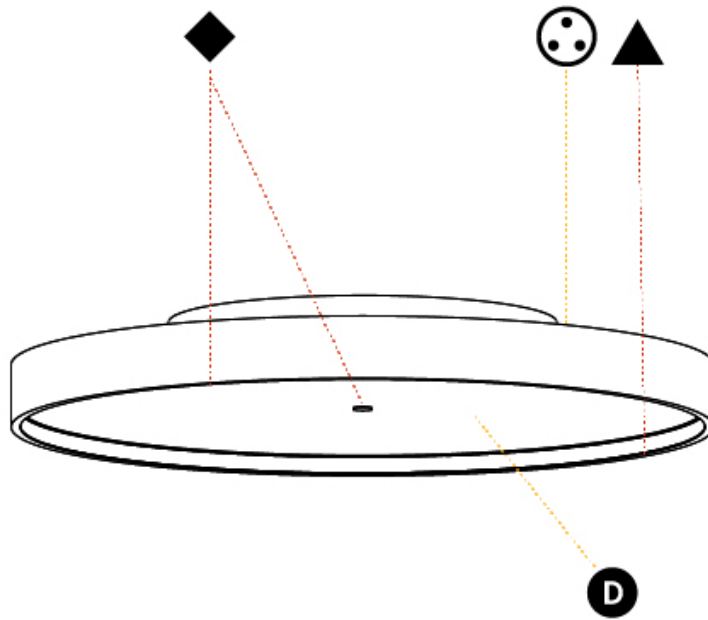

SIGN DIVA KORONA SURFACE

A3D097-

PROJECT

TYPE

SPECIFIER

QUANTITY

DATE