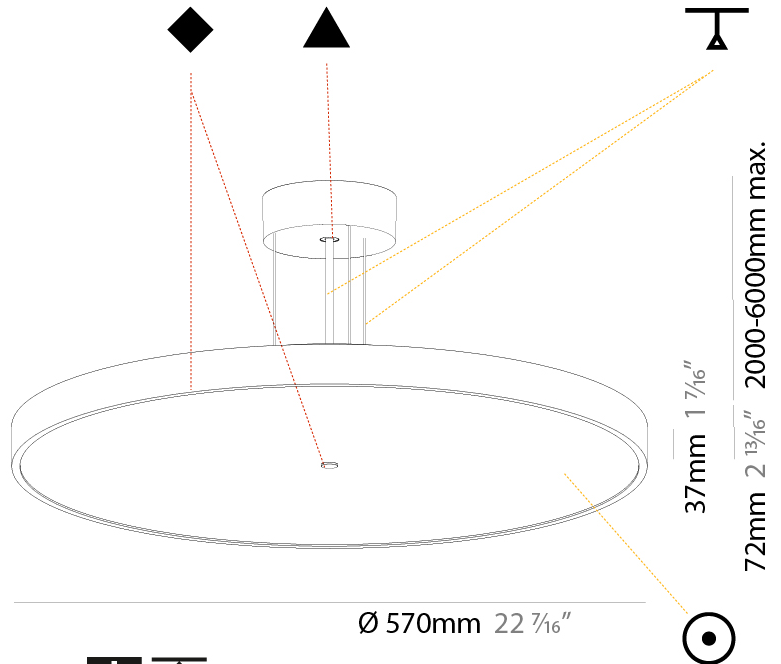

GENERAL

Series: Sign Diva
Subseries: Sign Diva
Brand: Prolicht
Division: Architectural
Mounting Type: Suspension
Mounting Location: Ceiling
Subcategory: Pendant

PHYSICAL

Shape: Round
Diameter (mm): 570
Diameter (in): 22 7/16
Height (mm): 72
Height (in): 2 13/16
Max. Overall Height (mm): 6072
Max. Overall Height (in): 239 1/16
Light Distribution: Direct
Weight (kg): 7.802
Weight (lbs): 17.2

Diffuser: PMMA - Opal / Micro-Prism / Sparkling Secret / Vintage Industrial with Shine Ring

Fixture Finish: SSR / BKV / CWI / CRY / HAB / UFT / ITA / RUA / FTG / MYG / LOD / PUS / FRO / FUP / KIA / POP / BLS / SPG / MEY / GOH / GUM / CHC / COM / ABZ / JAG / OBR / MOS / ROR

Fixture Material: Extruded Aluminum / Steel

Cable Details: 2000mm or 6000mm Transparent Cable

ELECTRICAL

Lamp Type: LED (Zhaga Standard)
Input Wattage (W): 58.3
Total Output Wattage (W): 53
Dimming: Tri-Mode (Non-Dimming and Phase Dimming (120Vac only) and 0-10V Dimming)
Driver Included: Yes
Driver Location: Integrated
Driver Type: Constant Current - Universal
Driver Class: Class 2
Input Voltage (V): 120 - 277
Constant Current (MA): 350

LED

Color Temperature (°K): 2700 / 3000 / 3500 / 4000
Max. Delivered Lumen (lm): 5060 / 6120 / 6233 / 6360
CRI: >90 CRI
Lamp Life (hrs): 50000

OPTICAL

RATINGS AND CERTIFICATIONS

Certified By: Certified for North American Standards
IP rating: IP20

PROJECT	_____
TYPE	_____
SPECIFIER	_____
QUANTITY	_____
DATE	_____

A