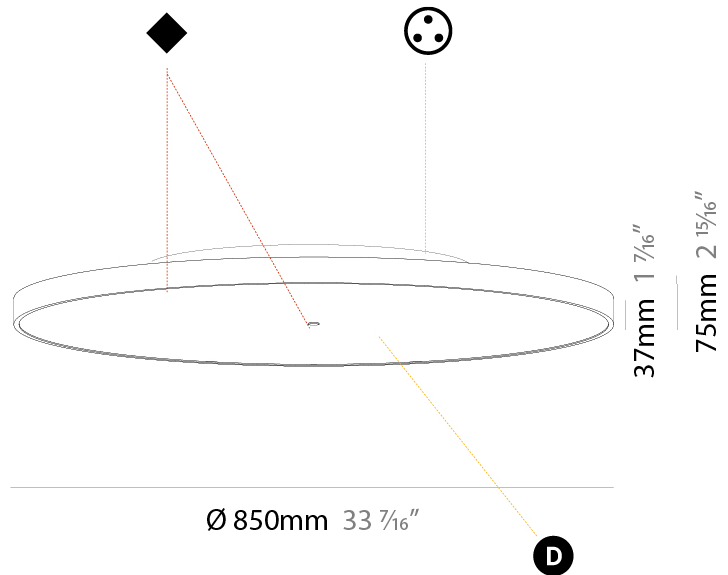

GENERAL

Series: Sign Diva
Subseries: Sign Diva
Brand: Prolicht
Division: Architectural
Mounting Type: Surface
Mounting Location: Ceiling
Subcategory: Ambient

PHYSICAL

Shape: Round
Diameter (mm): 850
Diameter (in): 33 ⁷/₁₆
Height (mm): 75
Height (in): 2 ¹⁵/₁₆
Light Distribution: Direct / Indirect
Weight (kg): 12.906
Weight (lbs): 28.453
Diffuser: Direct - PMMA - Opal/Micro-Prism/Sparkling Secret/Vintage Industrial with Shine Ring / Indirect - White/Yellow/Orange/Red/Blue/Green
Fixture Finish: SSR / BKV / CWI / CRY / HAB / UFT / ITA / RUA / FTG / MYG / LOD / PUS / FRO / FUP / KIA / POP / BLS / SPG / MEY / GOH / GUM / CHC / COM / ABZ / JAG / OBR / MOS / ROR
Fixture Material: Extruded Aluminum / Steel

ELECTRICAL

Lamp Type: LED (Zhaga Standard)
Input Wattage (W): 96.8
Total Output Wattage (W): 76.8
Dimming: Tri-Mode (Non-Dimming and Phase Dimming (120Vac only) and 0-10V Dimming)
Driver Included: Yes
Driver Location: Integrated
Driver Type: Constant Current - Universal
Driver Class: Class 2
Input Voltage (V): 120 - 277
Constant Current (MA): 600

LED

Color Temperature (°K): 3000 / 3500 / 4000
Max. Delivered Lumen (lm): 11160 / 11388 / 11620
CRI: >90 CRI
Lamp Life (hrs): 50000

OPTICAL

RATINGS AND CERTIFICATIONS

Certified By: Certified for North American Standards
IP rating: IP20

PROJECT
TYPE
SPECIFIER
QUANTITY
DATE