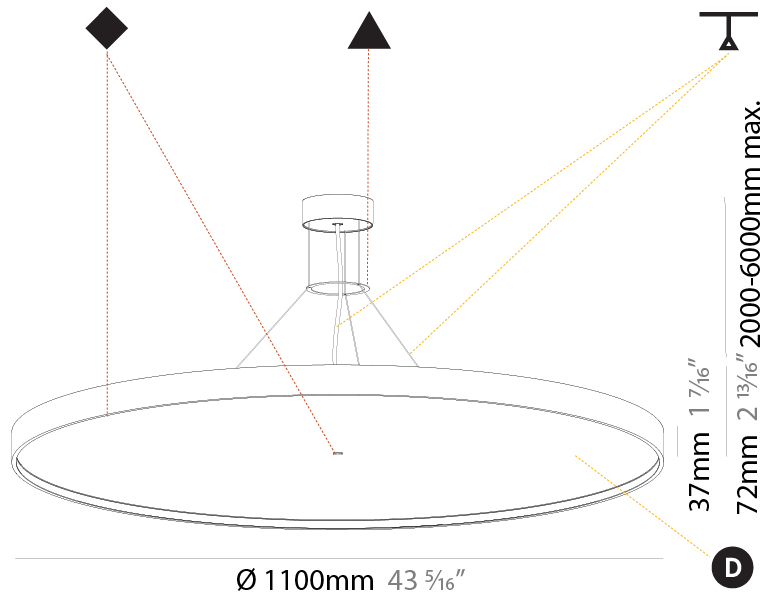

GENERAL

Series: Sign Diva
Subseries: Sign Diva
Brand: Prolicht
Division: Architectural
Mounting Type: Suspension
Mounting Location: Ceiling
Subcategory: Pendant

PHYSICAL

Shape: Round
Diameter (mm): 1100
Diameter (in): 43 ⁵/₁₆"
Height (mm): 72
Height (in): 2 ¹³/₁₆"
Light Distribution: Direct / Indirect
Weight (kg): 20.78
Weight (lbs): 45.81
Diffuser: PMMA - Opal / Micro-Prism / Sparkling Secret / Vintage Industrial
Fixture Finish: SSR / BKV / CWI / CRY / HAB / UFT / ITA / RUA / FTG / MYG / LOD / PUS / FRO / FUP / KIA / POP / BLS / SPG / MEY / GOH / GUM / CHC / COM / ABZ / JAG / OBR / MOS / ROR
Fixture Material: Extruded Aluminum / Steel
Cable Details: 2,000mm/78 3/4" or 6,000mm/236 1/4" Transparent Cable

ELECTRICAL

Lamp Type: LED (Zhaga Standard)
Input Wattage (W): 169.4 / 28.6
Total Output Wattage (W): 135 / 24
Dimming: Tri-Mode (Non-Dimming and Phase Dimming (120Vac only) and 0-10V Dimming)
Driver Included: Yes
Driver Location: Integrated
Driver Type: Constant Current - Universal
Driver Class: Class 2
Input Voltage (V): 120 - 277
Constant Current (MA): 600 / 350

LED

Color Temperature (*K): 2700 / 3000 / 3500 / 4000
Max. Delivered Lumen (lm): 20030 / 20610 / 21050 / 21480
CRI: >90 CRI
Lamp Life (hrs): 50000

OPTICAL

RATINGS AND CERTIFICATIONS

Certified By: Certified for North American Standards
IP rating: IP20

PROJECT
TYPE
SPECIFIER
QUANTITY
DATE